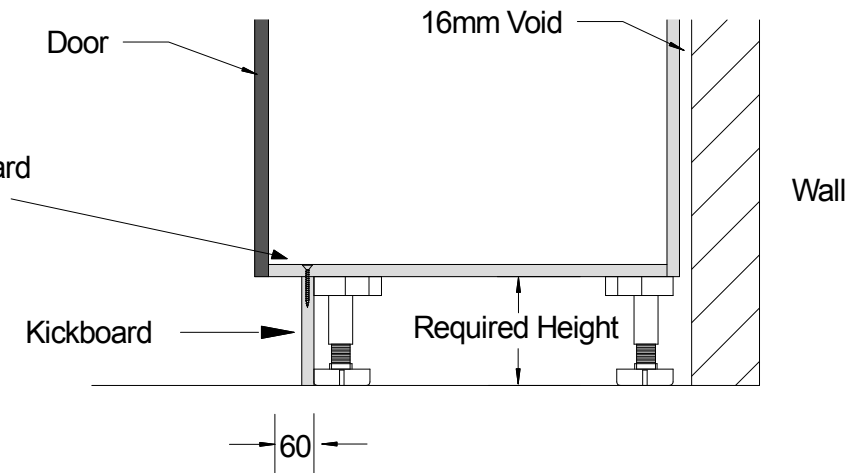

Adjustable Leg Position

Code		Adjustable Height
LEGM4	Bag of 4	119 - 190
LEGM5	Bag of 5	119 - 190

Code		Adjustable Height
LEGP4	Bag of 4	90 - 120
LEGP5	Bag of 5	90 - 120

Plan

Magnified View

EPFIX Screws (Optional hardware - Can be Purchased from Proform)
Screw through the bottom into Kickboard (To be Drilled on Installation)

End Elevation