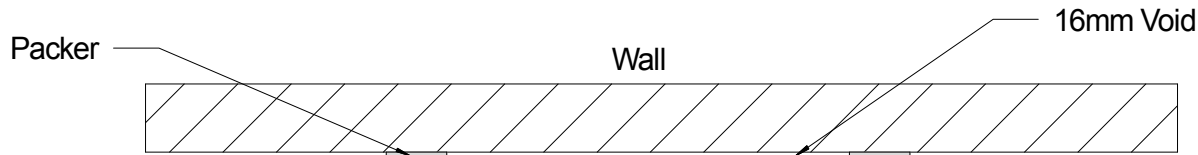

Adjustable Leg Position

Code		Adjustable Height
LEGM4	Bag of 4	119 - 190
LEGM5	Bag of 5	119 - 190

Code		Adjustable Height
LEGP4	Bag of 4	90 - 120
LEGP5	Bag of 5	90 - 120

Plan

Magnified View

EPFIX Screws (Optional hardware - Can be Purchased from Proform)
Screw through the bottom into Kickboard (To be Drilled on Installation)

End Elevation