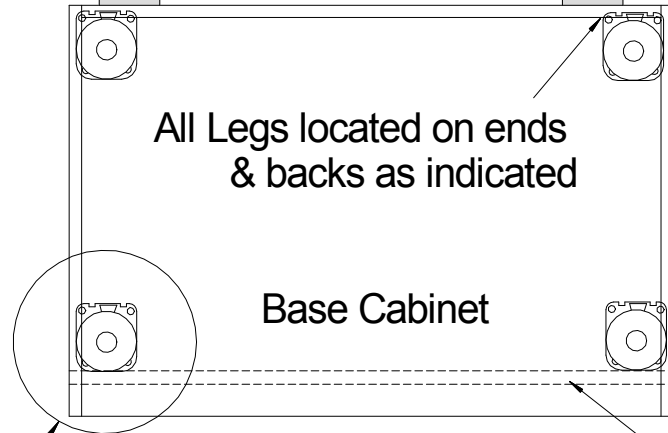

Adjustable Leg Position

Code		Adjustable Height
LEGM4	Bag of 4	119 - 190
LEGM5	Bag of 5	119 - 190

Code		Adjustable Height
LEGP4	Bag of 4	90 - 120
LEGP5	Bag of 5	90 - 120

Plan

Magnified View

EPFIX Screws (Optional hardware - Can be Purchased from Proform)
Screw through the bottom into Kickboard (To be Drilled on Installation)

End Elevation