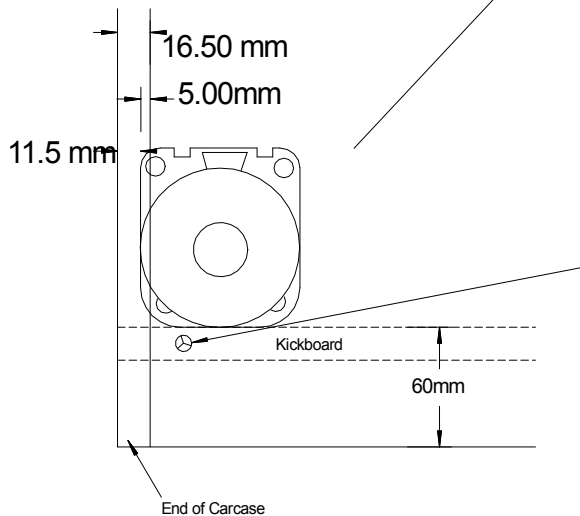

Adjustable Leg Position

Code		Adjustable Height
LEGM4	Bag of 4	119 - 190
LEGM5	Bag of 5	119 - 190

Code		Adjustable Height
LEGP4	Bag of 4	90 - 120
LEGP5	Bag of 5	90 - 120

Plan

Magnified View

EPFIX Screws (Optional hardware - Can be Purchased from Proform)
Screw through the bottom into Kickboard (To be Drilled on Installation)

End Elevation