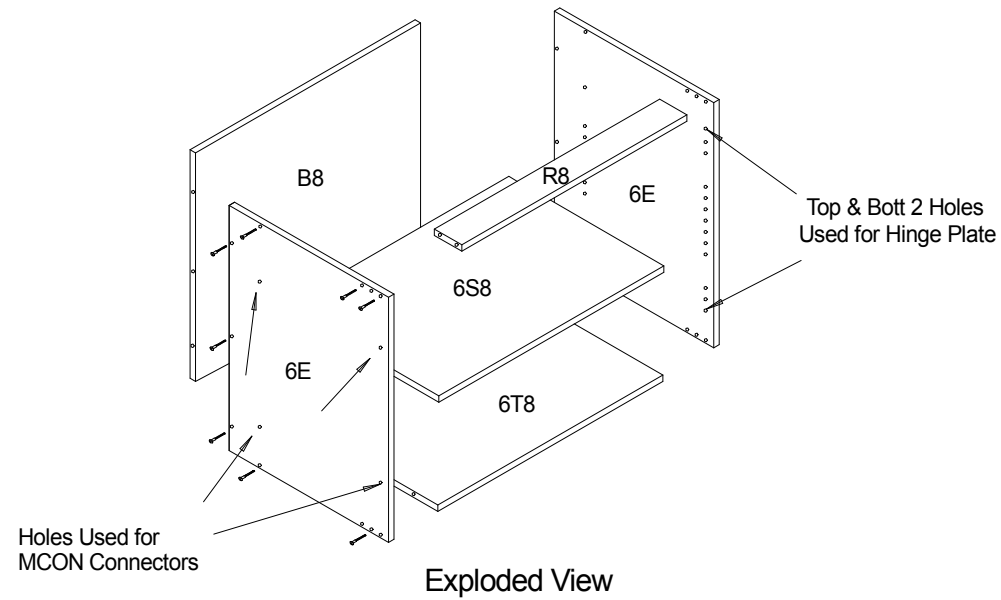

M800

Dimensions: 720mm High
800mm Wide
544mm Deep

Plan View

Other components to go with M800 Carcase

- 2 x Doors 717H x 397W
- 4 x H107 Hinges & Plates
- 1 Bag LEGM4
- 2 x Handles

Isometric View