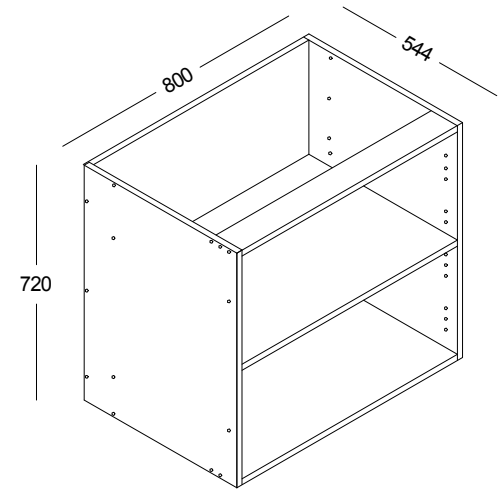

M800

Dimensions: 720mm High
800mm Wide
544mm Deep

Plan View

Other components to go with M800 Carcase

- 2 x Doors 717H x 397W
- 4 x H107 Hinges & Plates
- 1 Bag LEGM4
- 2 x Handles

Isometric View