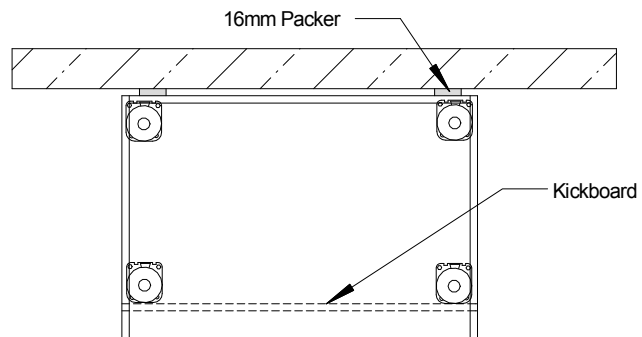

M800

Dimensions: 720mm High
800mm Wide
544mm Deep

Plan View

Other components to go with M800 Carcase

- 2 x Doors 717H x 397W
- 4 x H107 Hinges & Plates
- 1 Bag LEGM4
- 2 x Handles

Isometric View