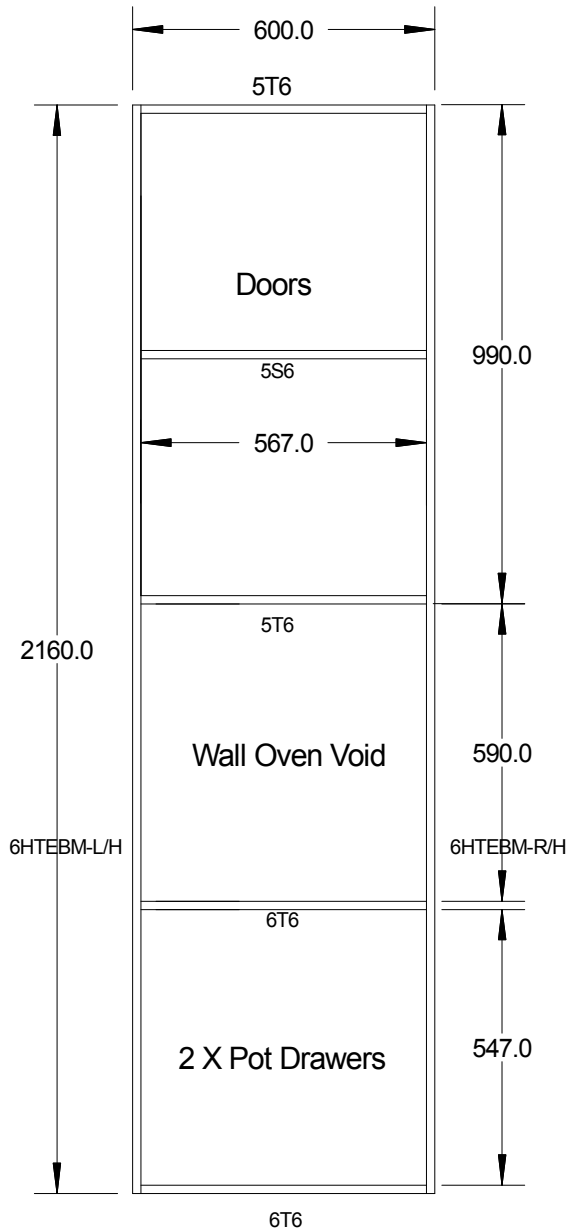

# MWOH600 Standard Carcase

## Front Elevation

### Component List

- 1 x 6HTEBM-RH
- 1 x 6HTEBM-LH
- 2 x 6T6
- 2 x 5T6
- 1 x 5S6
- 1 x BWM6
- 1 x BWK6
- 1 x R6
- 4 x Shelf Supports