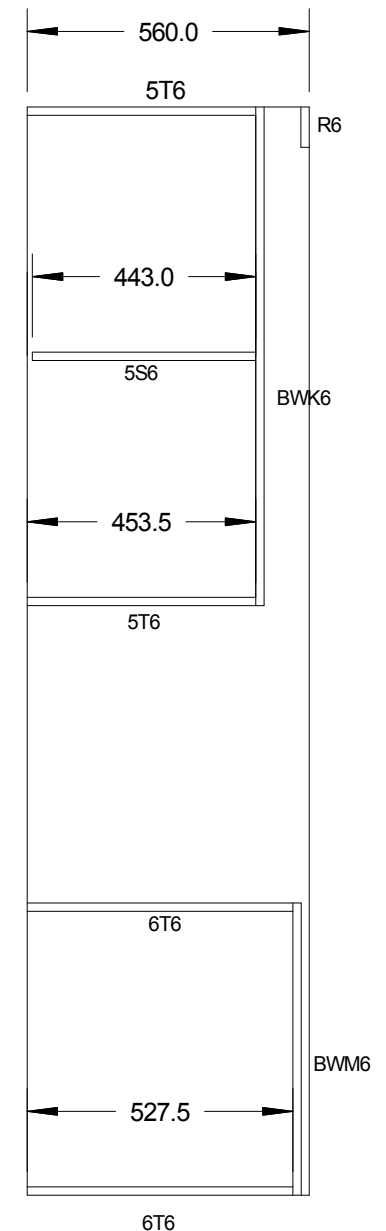

# MWOH600 Standard Carcase

## Front Elevation

### Component List

- 1 x 6HTEBM-RH
- 1 x 6HTEBM-LH
- 2 x 6T6
- 2 x 5T6
- 1 x 5S6
- 1 x BWM6
- 1 x BWK6
- 1 x R6
- 4 x Shelf Supports

## End Elevation