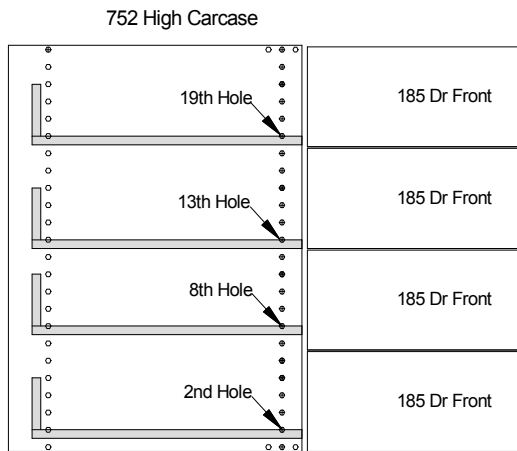

# 752 CARCASE DRAWER SLIDE PLACEMENT

## Vinyl Drawers & Melamine Pot Drawers

PMD \_ \_ \_ \_

Vinyl Drawers

PM3DD \_ \_ \_ \_

Melamine Pot Drawers

PM2DD \_ \_ \_ \_

Melamine Pot Drawers

\* Height of drawer fronts based on 3mm gap between drawer fronts