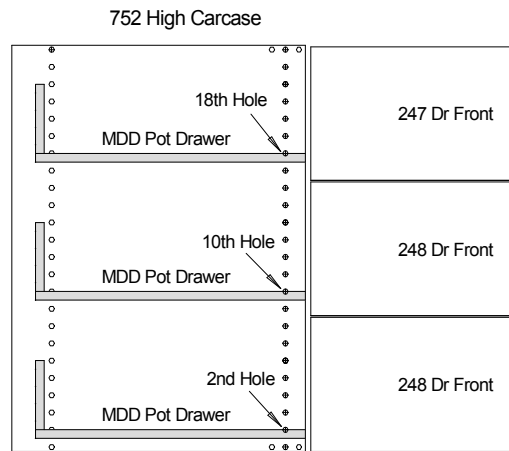

# 752 CARCASE DRAWER SLIDE PLACEMENT

## Vinyl Drawers & Melamine Pot Drawers

PMD \_ \_ \_ \_

Vinyl Drawers

PM3DD \_ \_ \_ \_

Melamine Pot Drawers

PM2DD \_ \_ \_ \_

Melamine Pot Drawers

\* Height of drawer fronts based on 3mm gap between drawer fronts