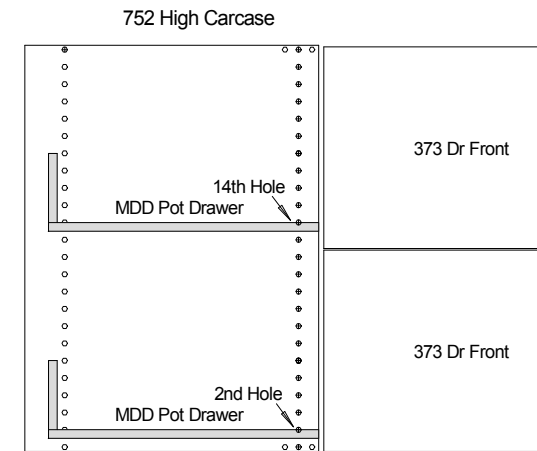

# 752 CARCASE DRAWER SLIDE PLACEMENT

## Vinyl Drawers & Melamine Pot Drawers

PMD \_ \_ \_ \_

Vinyl Drawers

PM3DD \_ \_ \_ \_

Melamine Pot Drawers

PM2DD \_ \_ \_ \_

Melamine Pot Drawers

\* Height of drawer fronts based on 3mm gap between drawer fronts