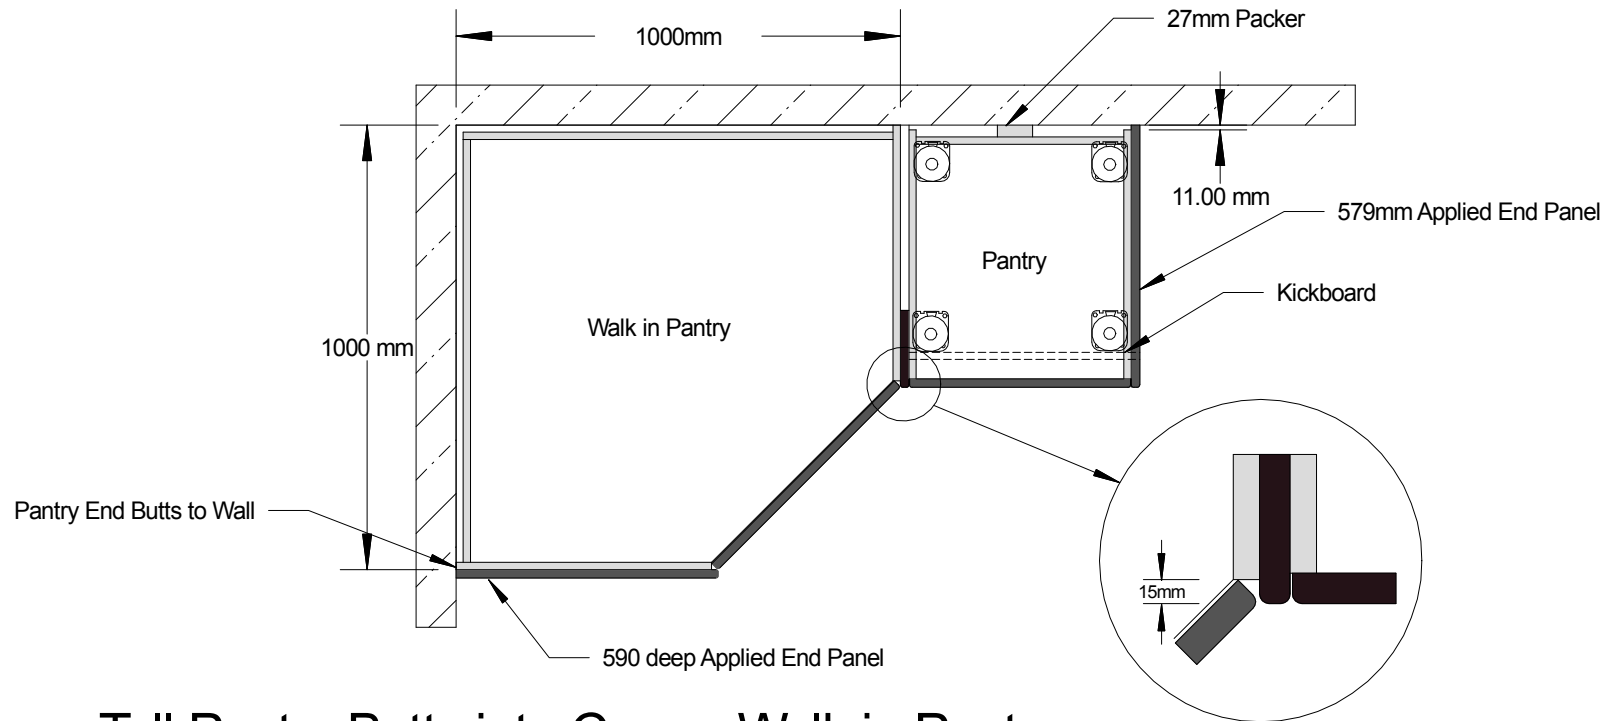

# Corner Walk in Pantry

(Using 19mm Thick Vinyl Doors)

## Tall Pantry Butts into Corner Walk in Pantry

### Components to go with MWP10

- 1 x 2111mm H x 581W Door
- 4 x H45 Hinges & Mounting Plates
- 1 Handle

### Components to go with MWPH10

- 1 x 2291mm H x 581mmW
- 4 x H45 Hinges & Mounting Plates
- 1 Handle