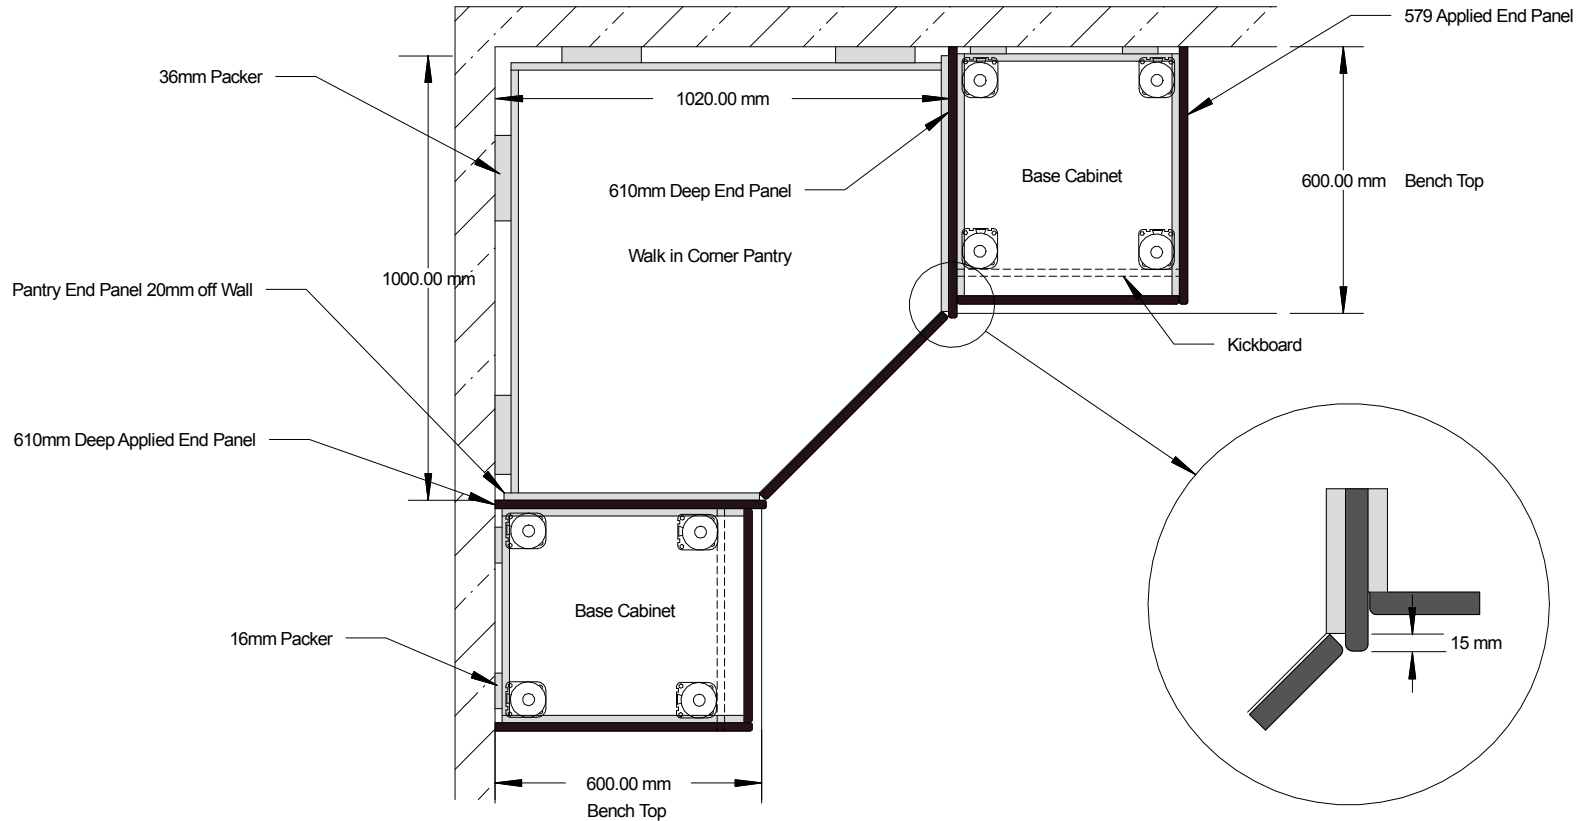

# Corner Walk in Pantry

## Walk in Pantry Butting into 610mm Applied Panel

### Components to go with MWP10

- 1 x 2111mm H x 581W Door
- 4 x H45 Hinges & Mounting Plates
- 1 Handle

### Components to go with MWPH10

- 1 x 2291mm H x 581mmW
- 4 x H45 Hinges & Mounting Plates
- 1 Handle